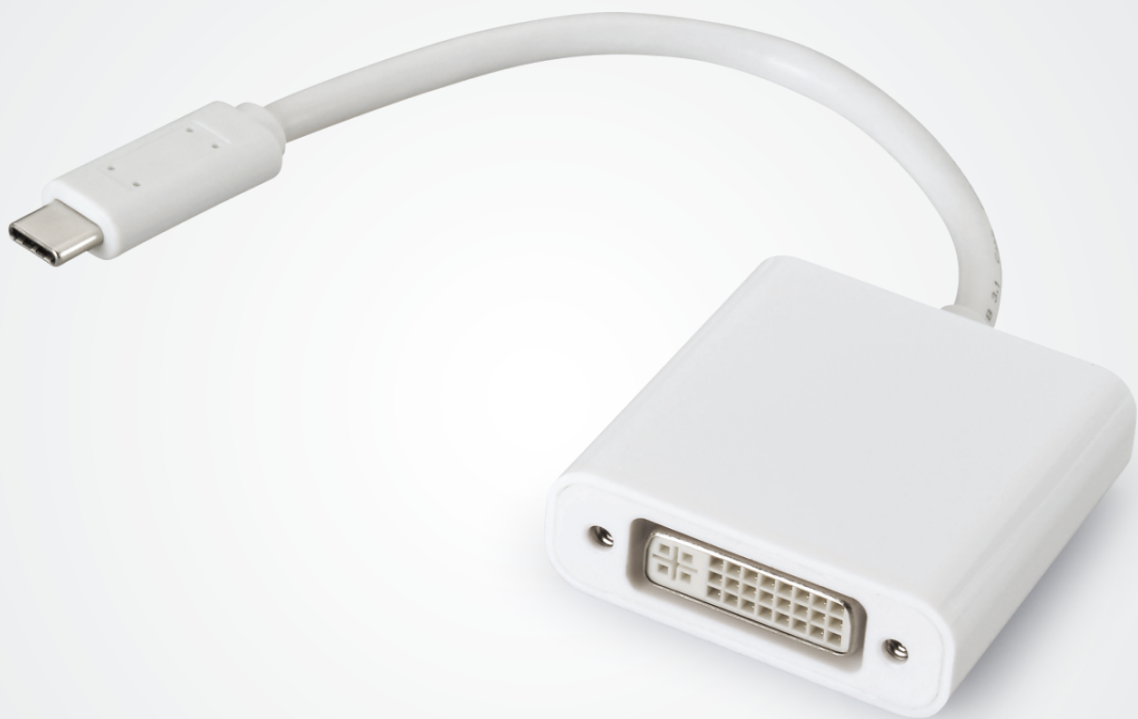

USB 3.1 Type-C

DVI

Adaptor Cable

Features

- Input port: use latest USB3.1 Type-Cport;
- USB3.1 Type -C port is about 8.25 x 2.4mm;
- USB3.1 Type-Cport have 24pinend,Support positive and negative plug;
- Data transfer speed can be USB 3.1 10Gbps;
- Slim design, mini size;
- Output port: link with HDMI equipment like: Display projector TV with HD equipment use in Macbook Air 12 inch USB3.1 Output terminal external HD DVI device like: External device for display projector TV with high definition digital signal).

ADD: 2, Lane 10, Sec. 2, Zhongfu Road, Zhongli City, Taoyuan, Taiwan. (ZIP 32057)
TEL: 886-3-4527666
FAX: 886-3-4527661
Web Site: www.yselec.com.tw
E-Mail : yselec@ms17.hinet.net